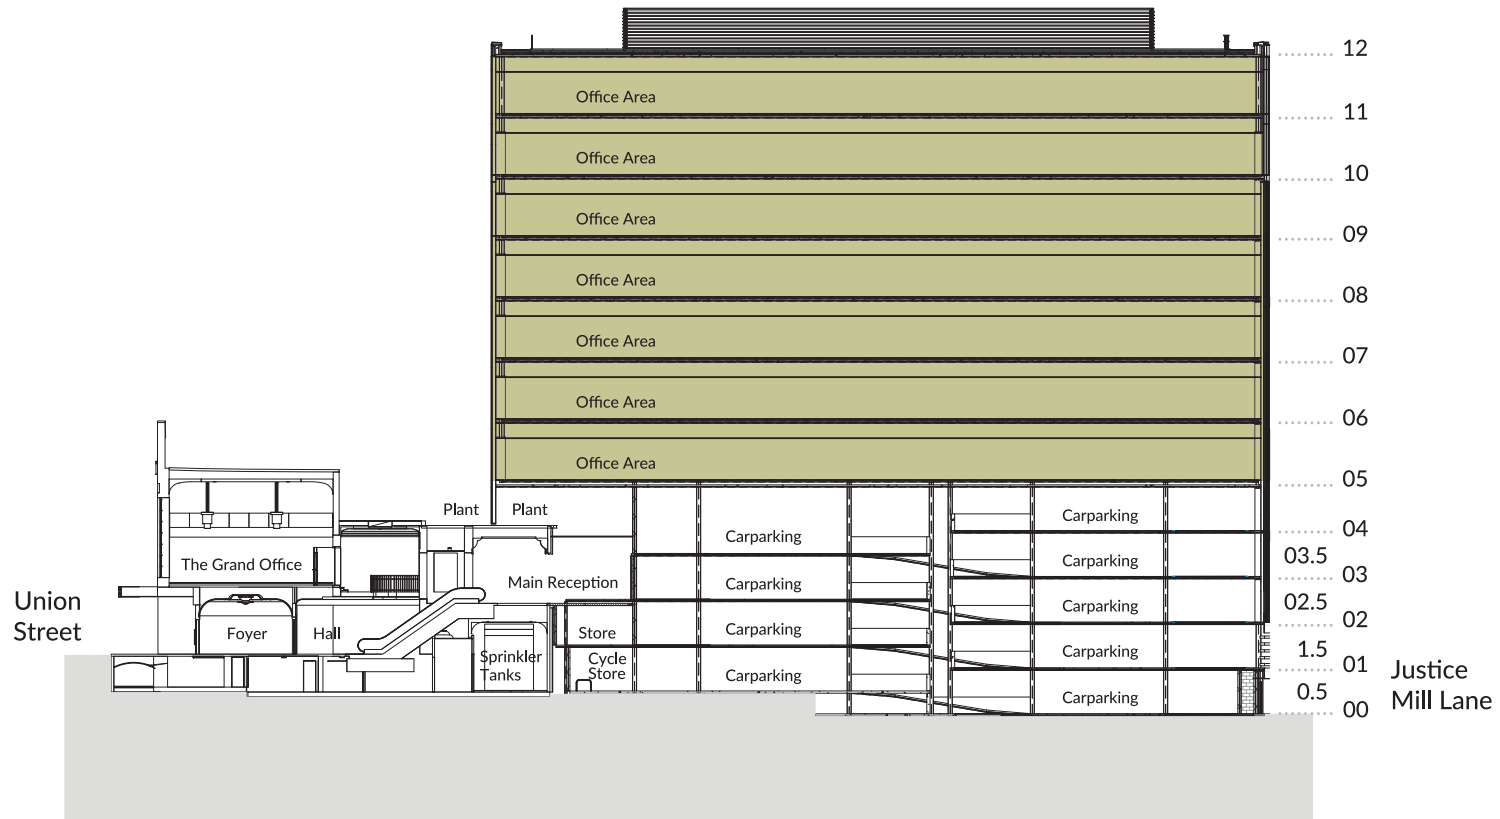

# LEVEL 05 - 11

## New Build Office Floor Levels

Office Floor Plate	
Female Toilets	
Male Toilets	
Lifts	

Floor Parking Allocation					
Level 05	10,040 sq.ft	11 Spaces	Level 09	10,040 sq.ft	11 Spaces
Level 06	10,040 sq.ft	11 Spaces	Level 10	10,040 sq.ft	11 Spaces
Level 07	10,040 sq.ft	11 Spaces	Level 11	10,040 sq.ft	11 Spaces
Level 08	10,040 sq.ft	11 Spaces	Grand Office	2,600 sq.ft	03 Spaces